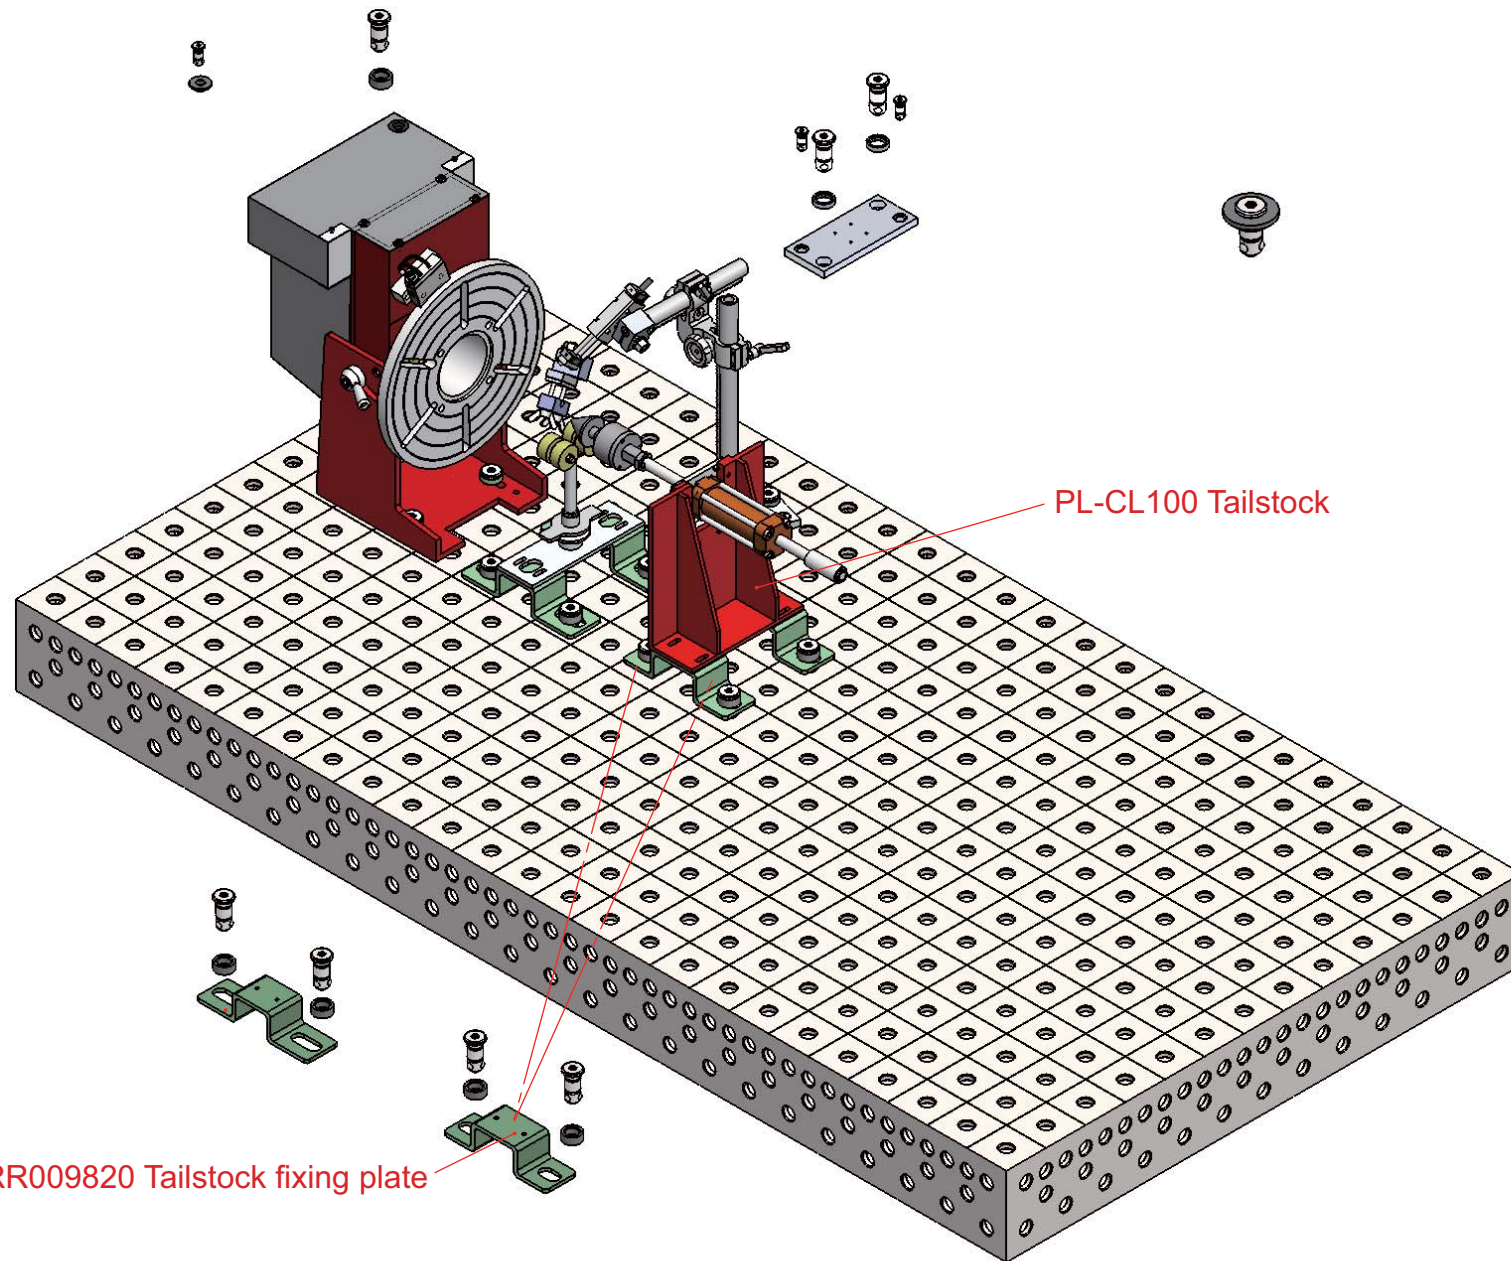

PR04 Table Combined Parts

Number	Model	Name	Quantity
1	PR04N	Turn Table (Without controller)	1
2	WT-R1	Idler Roller	1
3	WT-LT	Torch Slide Fixed Stand	1
4	WT-CL100H	Tailstock	1
5	No.280510	Siegmund	
6	PR009813	Washer	

PL-CL100 Tailstock

RR009820 Tailstock fixing plate

PR04P