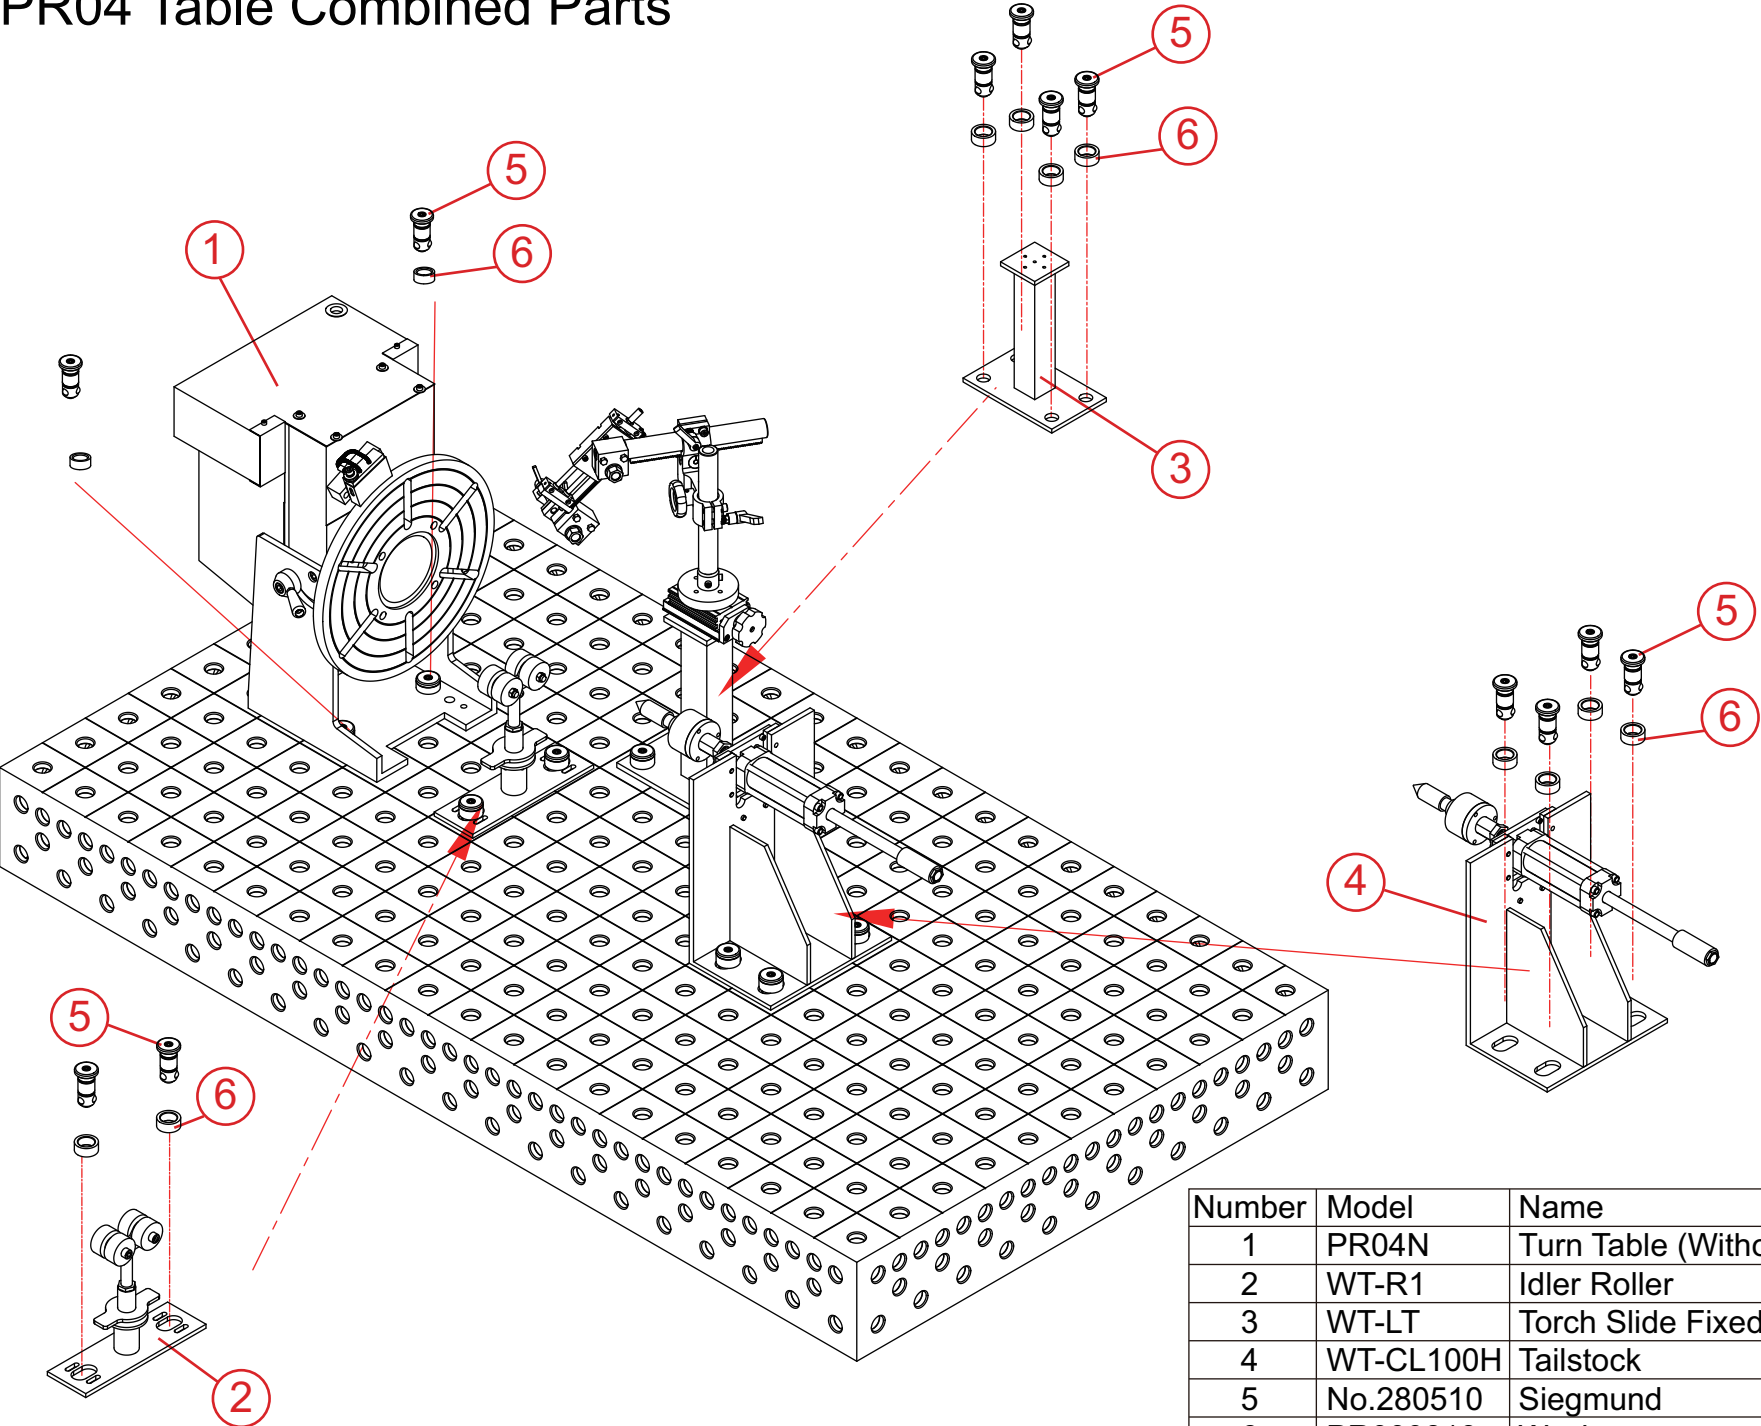

PR04 Table Combined Parts

Number	Model	Name	Quantity
1	PR04N	Turn Table (Without controller)	1
2	WT-R1	Idler Roller	1
3	WT-LT	Torch Slide Fixed Stand	1
4	WT-CL100H	Tailstock	1
5	No.280510	Siegmund	
6	PR009813	Washer	

PL-CL100 Tailstock

RR009820 Tailstock fixing plate

PR04P